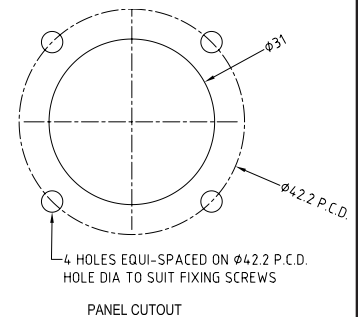

Cliffcon S
4 Pole Chassis Socket (Round Type)
Compatible with all Cliffcon S 4 Pole Plugs

Cliffcon S
8 Pole Chassis Socket (Round Type)
Compatible with FM1260 Plug

Part No: FM1285