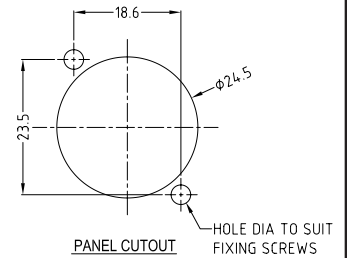

www.cliffuk.co.uk

CLIFFCON® S CONNECTORS 4 AND 8 POLE

Cliffcon S
4 Pole Chassis Socket
Compatible with all Cliffcon S 4 Pole Plugs

Part No: FM1270

Cliffcon S
4 Pole Chassis Socket (Large Square Type)
Compatible with all Cliffcon S 4 Pole Plugs