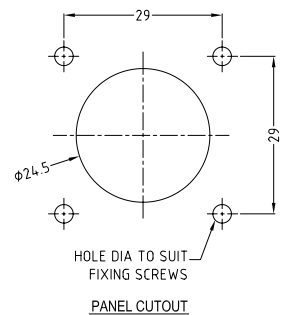

Cliffcon S
4 Pole Chassis Socket (Large Square Type)
Compatible with all Cliffcon S 4 Pole Plugs

Part No: FM1280