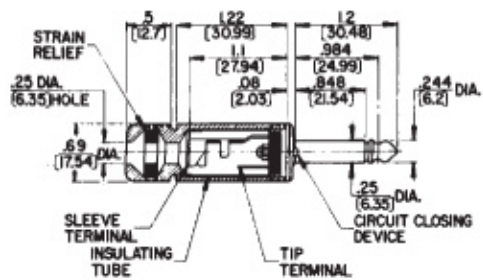

### 228 Right Angle 1/4" Plugs

### 174S Super Heavy Duty Plug

DIMENSIONS ARE FOR REFERENCE ONLY  
Inch (mm)