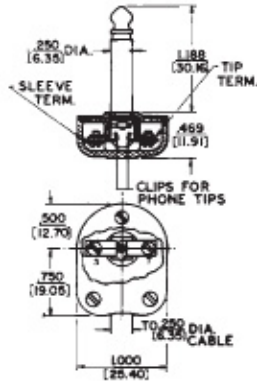

## Plug Series Dimension Drawings Littel Right Angle 1/4", Silent, Super Heavy Duty Plug Series

### 228 Right Angle 1/4" Plugs

### 174S Super Heavy Duty Plug

DIMENSIONS ARE FOR REFERENCE ONLY  
Inch (mm)