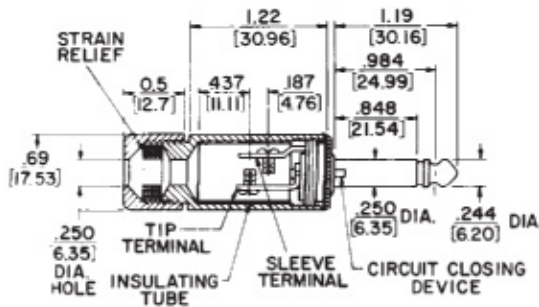

JACKS & PLUGS

Plug Series Dimension Drawings Littel Right Angle 1/4", Silent, Super Heavy Duty Plug Series

228 Right Angle 1/4" Plugs

236 Right Angle 1/4" Plugs

172

181 Silent Plug

174S Super Heavy Duty Plug

DIMENSIONS ARE FOR REFERENCE ONLY
Inch (mm)