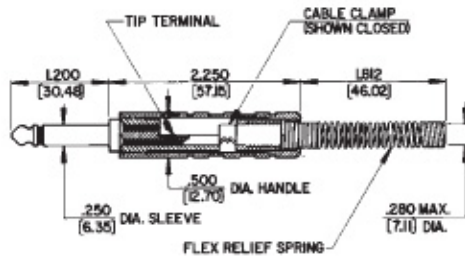

### 236 Right Angle 1/4" Plugs

### 174S Super Heavy Duty Plug

DIMENSIONS ARE FOR REFERENCE ONLY  
Inch (mm)