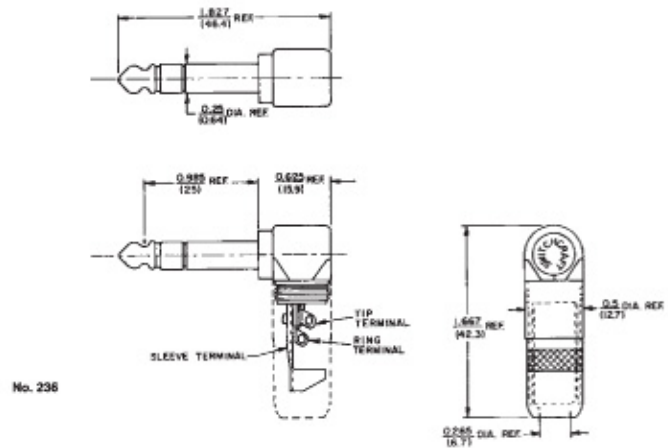

236 Right Angle 1/4" Plugs